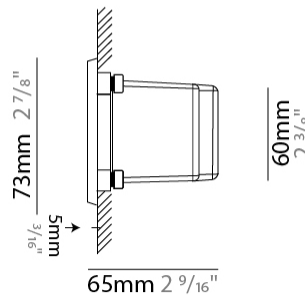

GENERAL

Series: New Green
Subseries: New Green L
Brand: Side
Division: Exterior
Mounting Type: Recessed
Mounting Location: Wall
Subcategory: Step Light

PHYSICAL

Shape: Rectangle
Length (mm): 342
Length (in): 13 7/16
Width (mm): 73
Width (in): 2 7/8
Depth (mm): 65
Depth (in): 2 3/16
Min. Recessing Depth (mm): 80
Min. Recessing Depth (in): 3 1/8
Light Distribution: Asymmetric
Weight (kg): 1.25
Weight (lbs): 2.76
Diffuser: Clear tempered glass
Gasket: Silicon rubber
Fixture Finish: WHI / BLK / GRY
Fixture Material: Aluminum Die Cast

ELECTRICAL

Lamp Type: LED (Zhaga Standard)
Input Wattage (W): 9.5
Total Output Wattage (W): 8.5
Dimming: Non-Dimming / Phase Dimming (120Vac only) / 0-10V Dimming
Driver Included: No
Driver Location: Remote
Driver Class: Class 2
Housing: See components
Input Voltage (V): 120 - 277
Constant Current (mA): 350
Upon Request: (Not included - see components [IP65 or higher enclosure to be supplied by others]) Remote: 0-10Vdc dimming / Integral: Phase dimming 120Vac

LED

Color Temperature (°K): 3000 / 4000
Max. Delivered Lumen (lm): 388.2 / 405.3
Nominal Lumen (lm): 910 / 950
CRI: >90 CRI
Lamp Life (hrs): 50000

OPTICAL

Optic°: Asymmetrical

RATINGS AND CERTIFICATIONS

Certified By: Certified for North American Standards
IP rating: IP65
IK Rating: IK07